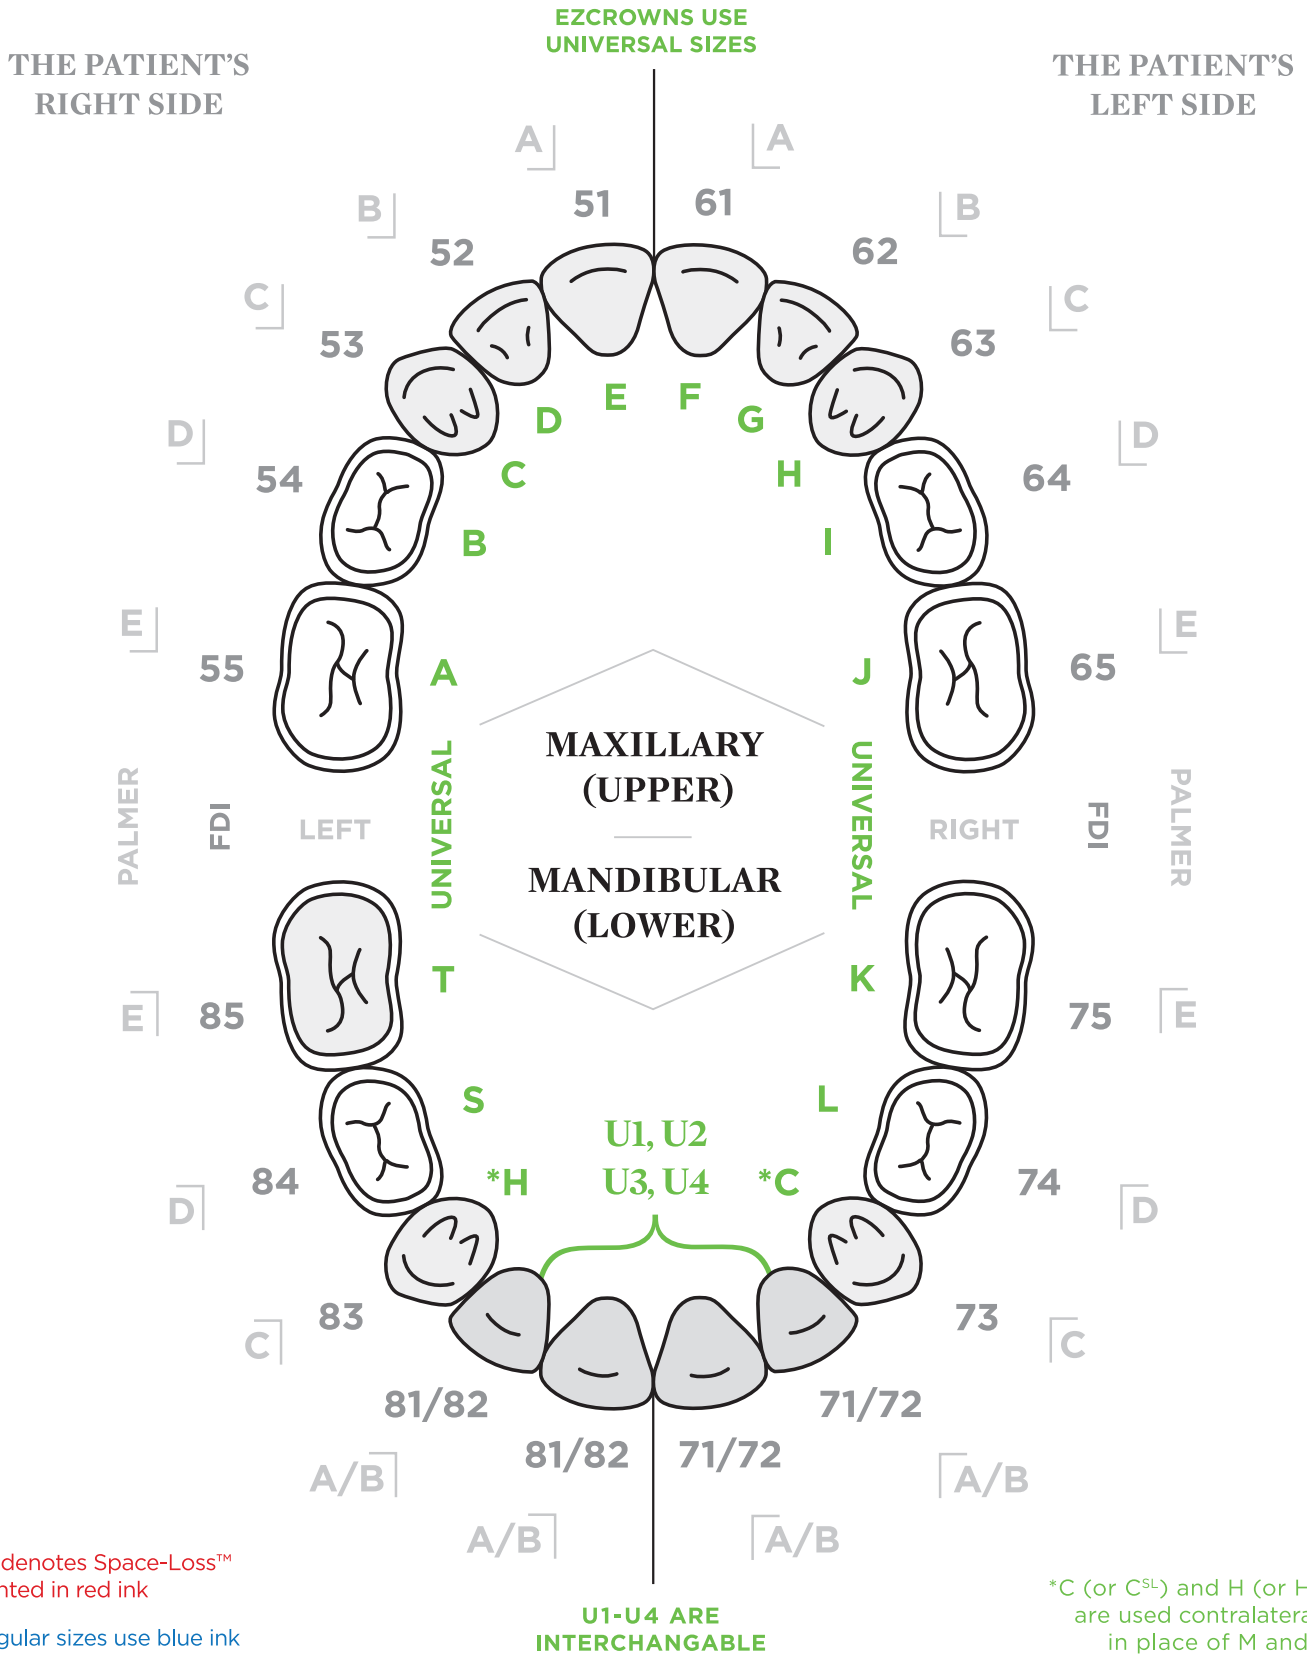

CROWN NUMBERING CHART

PRIMARY TEETH

SL denotes Space-Loss™
Printed in red ink

Regular sizes use blue ink